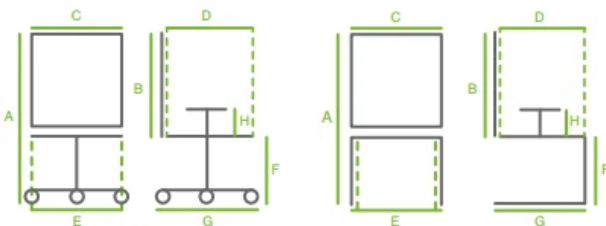

DIMENSIONS

	A	B	C	D	E	F	G	H
T400 RT SY4 AB1 SP	102/120	60	46	45	48	42/54	67	16/24
T400 TS SY4 AB1 SP	102/120	60	46	45	48	42/54	67	16/24

BACKREST

Patented ergonomic in reinforced polypropylene, height-adjustable with an Up&Down mechanism on a steel blade

LUMBAR SUPPORT

Height-adjustable lumbar support with the ability to adjust intensity through "hard" and "soft" modes

ARMRESTS

In plastic material, adjustable in 1 dimension, with polypropylene pad

SEAT (400)

Loaded polypropylene covered with high-density expanded resin (40kg/m³), 40mm thickness. Removable padding for easy replacement

MECHANISM (SY4)

Syncro mechanism with 4 locks, user weight-based adjustment, and anti-return device